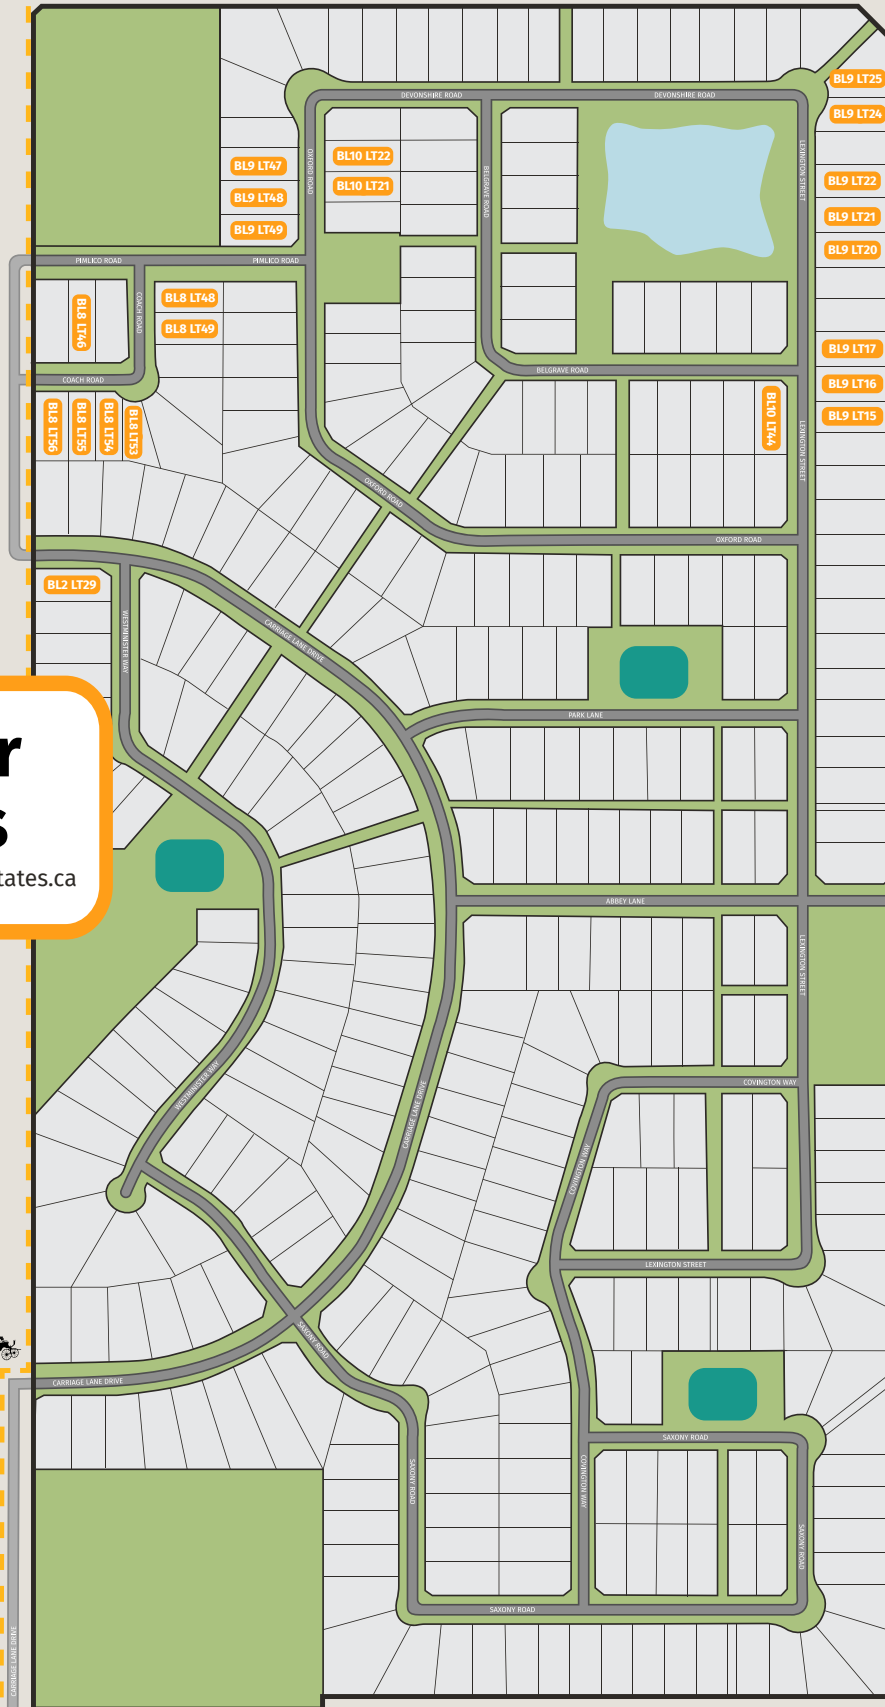

CARRIAGE LANE ESTATES

CITY LIMITS

BL# LT#

HOME FOR SALE

PLAYGROUND

Inquire for Lot Prices

Email: officeadmin@carriagelaneestates.ca

100 AVE

TOWNSHIP ROAD 714

TOWNSHIP ROAD 714

* MAP IS USED FOR MARKETING PURPOSES ONLY AND MAY NOT BE COMPLETELY ACCURATE.