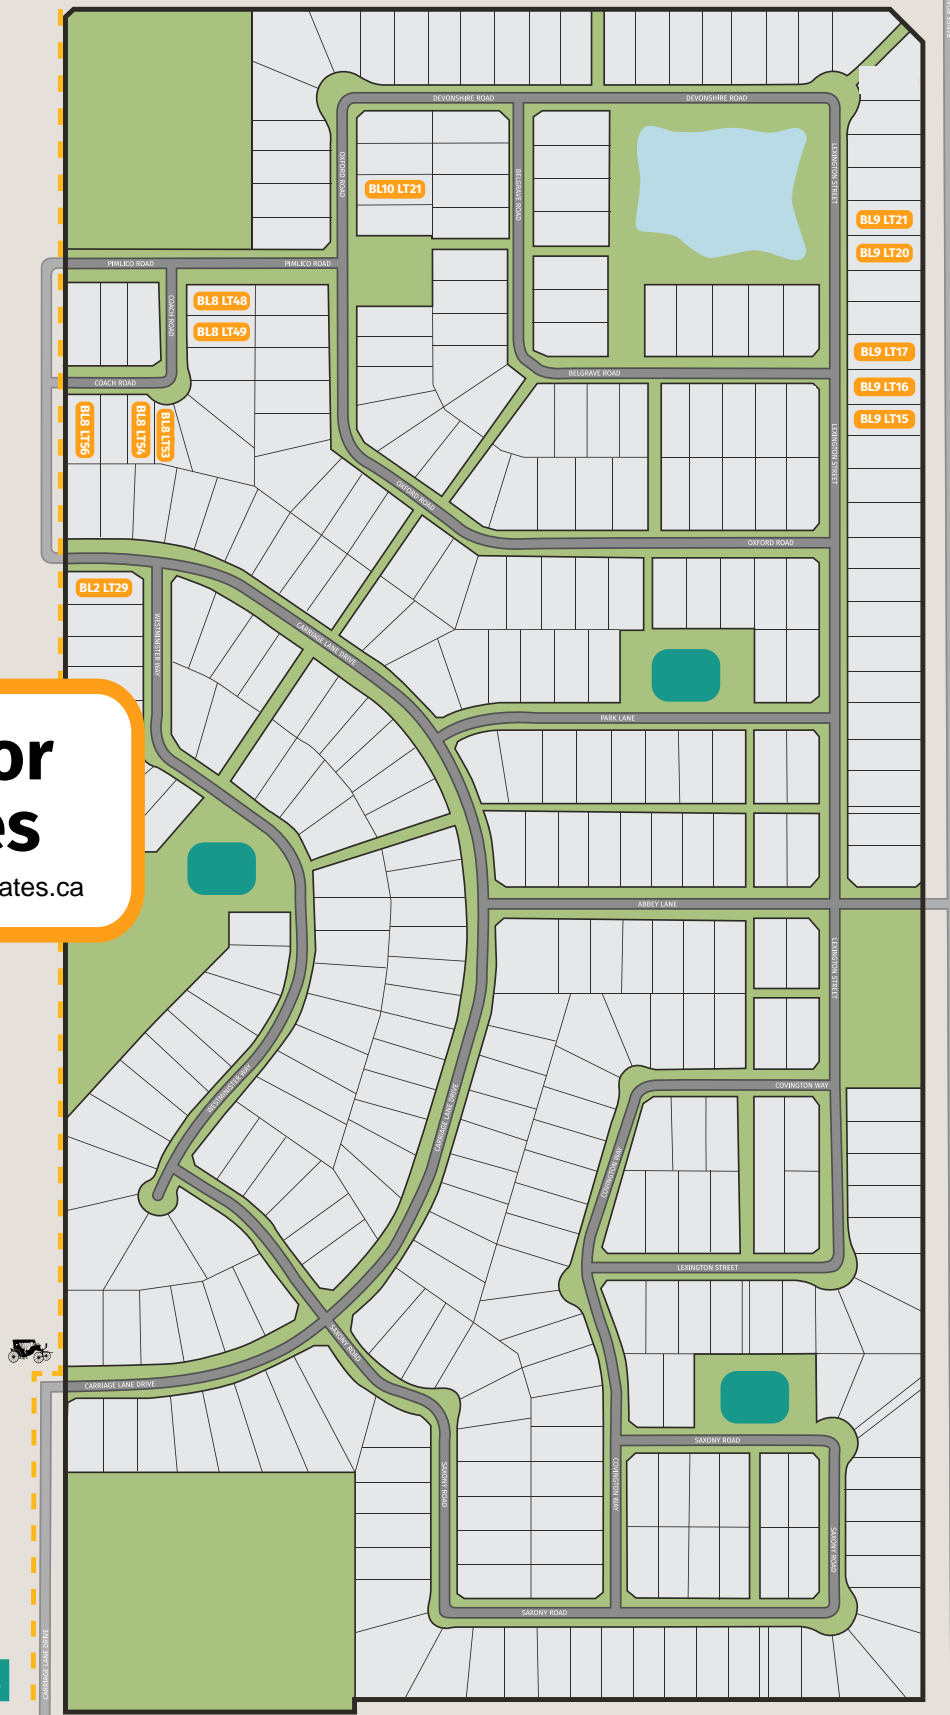

CARRIAGE LANE ESTATES

CITY LIMITS

BL# LT#

HOME FOR SALE

PLAYGROUND

Inquire for Lot Prices

Email: Will@Carriagelaneestates.ca

100 AVE

TOWNSHIP ROAD 714

TOWNSHIP ROAD 714

* MAP IS USED FOR MARKETING PURPOSES ONLY AND MAY NOT BE COMPLETELY ACCURATE.